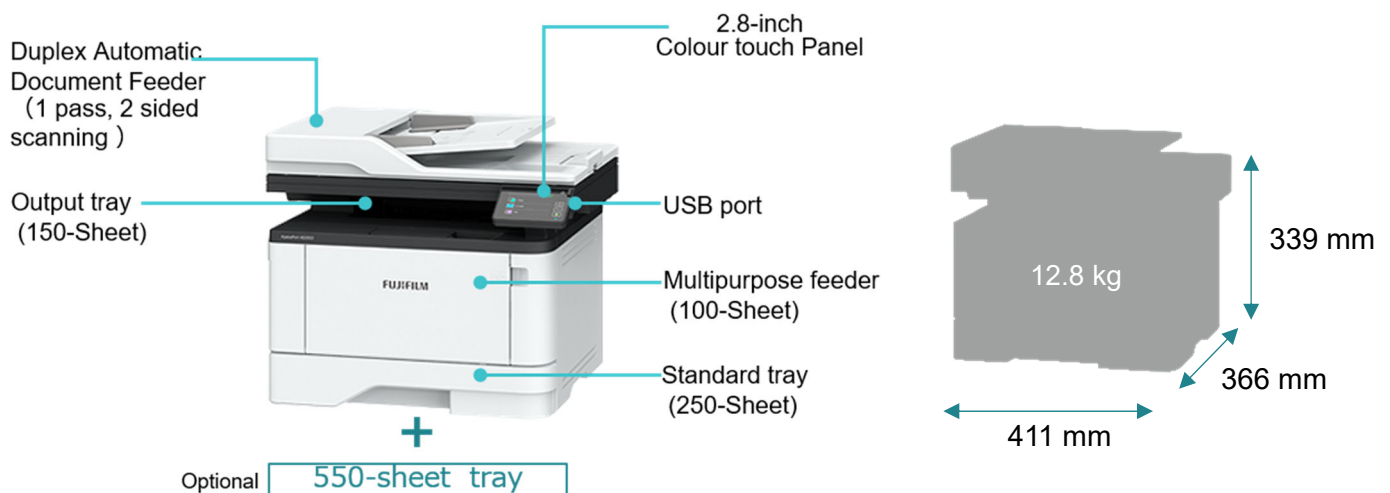

*PDF/TIFF/JPEG

Ecology

- Standard two-sided printing saves paper
- Supports ECO mode for easy presetting of features that save paper and toner

Specifications

Printing	
Display	2.8-inch (7.2 cm) LCD touch panel
Print Speed: Up to	Black: 40 ppm (A4)
Time to First Page: As fast as ^{*1}	Black: 5.9 seconds
Print Resolution	Black: 2400 IQ (2400 x 600 dpi), 600 x 600 dpi
Memory	512 MB
Hard Disk	Not Available
Copying	
Copy Speed: Up to	Black: 39 ppm (A4)
Time to First Copy: As fast as ^{*2}	Black: 6.1 seconds
Scanning	
Scanner Type / ADF Scan	Flatbed scanner with ADF / DADF (single pass Duplex)
A4/Ltr Duplex Scan Speed: Up to	Mono: 92 / 96 ppm / Colour: 40 / 42 ppm
A4/Ltr Simplex Scan Speed: Up to	Mono: 46 / 48 ppm / Colour: 20 / 21 ppm
ADF Paper Input Capacity: Up to	50 pages 75 gsm
Faxing	
Modem Speed	ITU T.30, V.34 Half-Duplex, 33.6 Kbps
Supplies	
Toner Cartridge Yields (up to)	6,000 -page Black High Yield Cartridge / 20,000 -page Black Extra High Yield Cartridge
Imaging Unit Estimated Yield: Up to	40,000 pages, based on 3 average letter/A4-size pages per print job and ~ 5% coverage
Cartridge(s) Shipping with Product	3,000 -page Toner Cartridge
Paper Handling	
Included Paper Handling	100-Sheet Multipurpose Feeder, Integrated Duplex, 150-Sheet Output Bin, 250-Sheet Input
Optional Paper Handling	550-Sheet Tray
Paper Input Capacity: Up to	Standard: 350 pages 75 gsm / Maximum: 900 pages 75 gsm
Paper Output Capacity: Up to	150 pages 75 gsm
Media Types Supported	Paper Labels, Card Stock, Plain Paper, Envelopes
Media Sizes Supported	A6, Oficio, 7 3/4 Envelope, 9 Envelope, JIS-B5, A4, Legal, A5, Letter, Statement, Executive, Universal, DL Envelope, Folio, 10 Envelope
General Information	
Standard Ports	Ethernet 10/100 Base TX (RJ-45), USB Compatible with USB 2.0 Specification (Type B), 802.11 b/g/n Wireless
Noise Level: Operating	53 dBA (Print) / 59 dBA (Copy) / 58 dBA (Scan)
Specified Operating Environment ^{*3}	Humidity: 8 to 80% ^{*4} Relative Humidity, Temperature: 10 to 32°C ^{*5} (excluding faults caused by condensation)
Size (mm - H x W x D) / Weight (kg)	339 x 411 x 366 mm / 12.8 kg