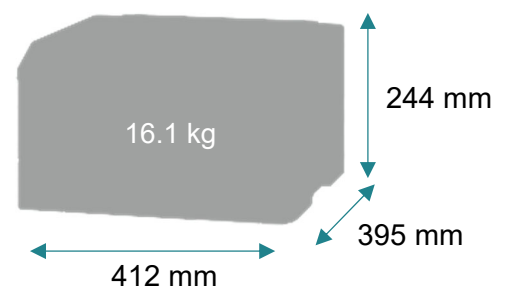

## Specifications

Printing	
Display	2-line All Points Addressable (APA) monochrome LCD display
Print Speed: Up to	Black: 24 ppm (A4) / Colour: 24 ppm (A4)
Time to First Page: As fast as*1	Black: 10.9 seconds / Colour: 10.9 seconds
Print Resolution	Black: 4800 Colour Quality, 600 x 600 dpi / Colour: 600 x 600 dpi, 4800 Colour Quality
Memory	512 MB
Hard Disk	Not Available
Supplies	
Print Cartridge Yields (up to)	4,500 -page Black High Yield Cartridge / 4,500 -page Colour (CMY) High Yield Cartridges / 1,500 -page Black Cartridge / 1,500 -page Colour (CMY) Cartridges
Cartridge(s) Shipping with Product	750 -page Black Toner Cartridge, 500 -page Colour (CMY) Toner Cartridge
Paper Handling	
Included Paper Handling	100-Sheet Output Bin, Integrated Duplex, Single-Sheet Manual Feed, 250-Sheet Input
Paper Input Capacity: Up to	250+1 pages 75 gsm
Paper Output Capacity: Up to	100 pages 75 gsm
Media Types Supported	Paper Labels, Card Stock, Plain Paper, Envelopes, Glossy Paper
Media Sizes Supported	A6, Oficio, 7 3/4 Envelope, 9 Envelope, JIS-B5, A4, Legal, A5, Hagaki Card, Letter, B5 Envelope, Statement, C5 Envelope, Executive, Universal, DL Envelope, Folio, 10 Envelope
General Information	
Standard Ports	802.11b/g/n Wireless, USB 2.0 Specification Hi-Speed Certified (Type B), Ethernet 10/100/1000 BaseTX (RJ-45)
Noise Level: Operating	Operating: 52 dBA (Print)
Specified Operating Environment*2	Humidity: 8 to 80%*3 Relative Humidity, Temperature: 10 to 32°C*4 (excluding faults caused by condensation)
Size (mm - H x W x D) / Weight (kg)	244 x 412 x 395 mm / 16.1 kg