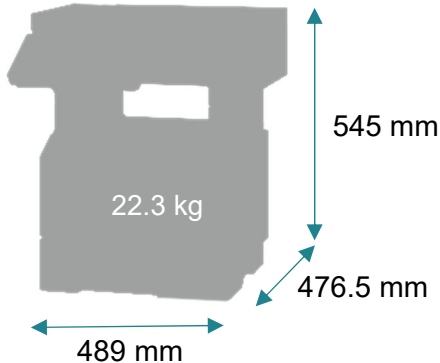

* : Up to 3 stages can be added. (Different types of trays can be combined)

Specifications

Printing	
Display	7-inch (17.8 cm) Colour touch screen
Print Speed: Up to	Black: 47 ppm (A4)
Time to First Page: As fast as ^{*1}	Black: 6 seconds
Print Resolution	Black: 1200 Image Quality, 1200 x 1200 dpi, 2400 Image Quality, 600 x 600 dpi
Memory	2048 MB
Hard Disk	Option available
Copying	
Copy Speed: Up to	Black: 47 ppm (A4)
Time to First Copy: As fast as ^{*2}	Black: 6.1 seconds
Scanning	
Scanner Type / ADF Scan	Flatbed scanner with ADF / DADF (single pass Duplex)
A4/Ltr Duplex Scan Speed: Up to	Black: 94 / 100 ppm / Colour: 60 / 64 ppm
A4/Ltr Simplex Scan Speed: Up to	Black: 47 / 50 ppm / Colour: 30 / 32 ppm
ADF Paper Input Capacity: Up to	100 pages 75 gsm
Faxing	
Modem Speed	ITU T.30, V.34 Half-Duplex, 33.6 Kbps
Supplies	
Toner Cartridge Yields (up to)	25,000-page Ultra High Yield Cartridge
Imaging Unit Estimated Yield: Up to	60000 pages, based on 3 average letter/A4-size pages per print job and ~ 5% coverage
Cartridge(s) Shipping with Product	6,000-page Toner Cartridge
Paper Handling	
Included Paper Handling	550-Sheet Input, 100-Sheet Multipurpose Feeder, Integrated Duplex, 250-Sheet Output Bin
Optional Paper Handling	250-Sheet Tray, 550-Sheet Tray, 550-Sheet Lockable Tray
Paper Input Capacity: Up to	Standard: 650 pages 75 gsm / Maximum: 2300 pages 75 gsm
Paper Output Capacity: Up to	250 pages 75 gsm
Media Types Supported	Card Stock, Envelopes, Paper Labels, Plain Paper, Transparencies
Media Sizes Supported	A6, Oficio, 7 3/4 Envelope, 9 Envelope, JIS-B5, A4, Legal, A5, Letter, Statement, Executive, Universal, DL Envelope, Folio, 10 Envelope
General Information	
Standard Ports	One Internal Card Slot, Rear USB 2.0 Specification Hi-Speed Certified (Type B), Gigabit Ethernet (10/100/1000), Front USB 2.0 Specification Hi-Speed Certified port (Type A), Rear USB 2.0 Specification Hi-Speed Certified Port (Type A)
Wi-Fi	Option available (802.11 a/b/g/n/ac Wireless)
Noise Level: Operating	Print: 55 dBA / Copy: 56 dBA / Scan: 55 dBA
Specified Operating Environment ^{*3}	Humidity: 8 to 80% ^{*4} Relative Humidity, Temperature: 10 to 32°C ^{*5} (excluding faults caused by condensation)
Size (mm - H x W x D) / Weight (kg)	545 x 489 x 476.5 mm / 22.3 kg