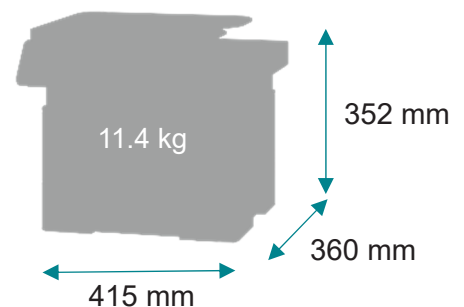

Ecology

- Standard two-sided printing saves paper
- Supports ECO mode for easy presetting of features that save paper and toner

2-line Monochrome LCD Panel

Specifications

Printing	
Display	2-line All Points Addressable (APA) monochrome LCD display
Print Speed: Up to	Black: 34 ppm (A4)
Time to First Page: As fast as ^{*1}	Black: 8 seconds
Print Resolution	Black: 1200 Image Quality, 2400 Image Quality, 300 x 300 dpi, 600 x 600 dpi
Memory	512 MB
Hard Disk	Not Available
Copying	
Copy Speed: Up to	Black: 34 ppm (A4)
Time to First Copy: As fast as ^{*2}	Black: 8.0 seconds
Scanning	
Scanner Type / ADF Scan	Flatbed scanner with ADF / Simplex
A4/Ltr Simplex Scan Speed: Up to	Black: 23 / 25 ppm / Colour: 7 / 8 ppm
ADF Paper Input Capacity: Up to	50 pages 75 gsm
Faxing	
Modem Speed	Max is 33,600 bps, V.34 Half-Duplex Kbps
Supplies	
Toner Cartridge Yields (up to)	3,000-page High Yield Cartridge, 6,000-page Extra High Yield Cartridge
Imaging Unit Estimated Yield: Up to	12000 pages, based on 3 average letter/A4-size pages per print job and ~ 5% coverage
Cartridge(s) Shipping with Product	700-page Toner Cartridges
Paper Handling	
Included Paper Handling	250-Sheet Input, 150-Sheet Output Bin, Integrated Duplex, Single-Sheet Manual Feed
Paper Input Capacity: Up to	251 pages 75 gsm
Paper Output Capacity: Up to	150 pages 75 gsm
Media Types Supported	Card Stock, Envelopes, Paper Labels, Plain Paper
Media Sizes Supported	A6, Oficio, 7 3/4 Envelope, 9 Envelope, JIS-B5, A4, Legal, A5, Letter, B5 Envelope, Statement, C5 Envelope, Executive, Universal, DL Envelope, Folio, 10 Envelope, Hagaki
General Information	
Standard Ports	Ethernet 10/100BaseTX (RJ-45), USB 2.0 Specification Hi-Speed Certified (Type B), 802.11b/g/n Wireless
Noise Level: Operating	Print: 52 dBA / Copy: 55 dBA / Scan: 52 dBA
Specified Operating Environment ^{*3}	Humidity: 15 to 80% ^{*4} Relative Humidity, Temperature: 10 to 32°C ^{*5} (excluding faults caused by condensation)
Size (mm - H x W x D) / Weight (kg)	352 x 415 x 360 mm / 11.4 kg