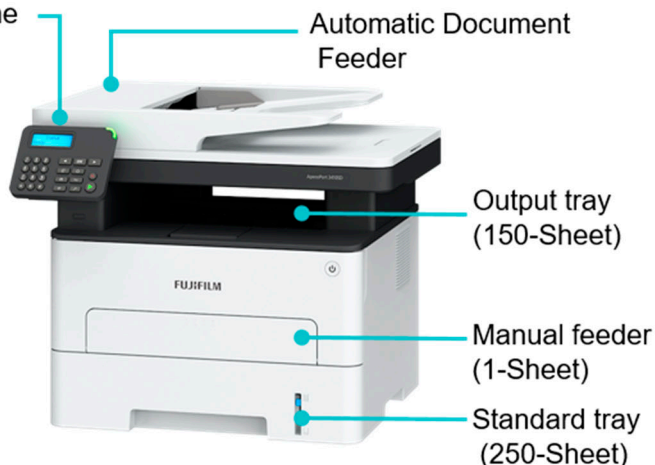

Ecology

- Standard two-sided printing saves paper
- Supports ECO mode for easy presetting of features that save paper and toner

2-line Monochrome LCD Panel