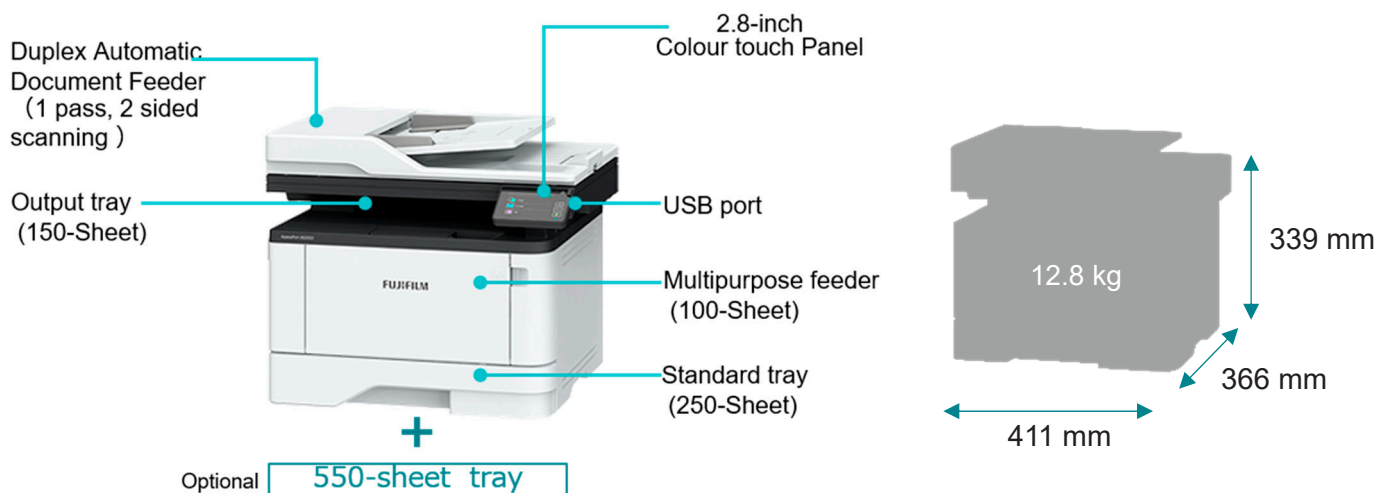

*PDF/TIFF/JPEG

Ecology

- Standard two-sided printing saves paper
- Supports ECO mode for easy presetting of features that save paper and toner

Specifications

Printing	
Display	2.8-inch (7.2 cm) LCD touch panel
Print Speed: Up to	Black: 40 ppm (A4)
Time to First Page: As fast as ^{*1}	Black: 5.9 seconds
Print Resolution	Black: 2400 IQ (2400 x 600 dpi), 600 x 600 dpi
Memory	512 MB
Hard Disk	Not Available
Copying	
Copy Speed: Up to	Black: 39 ppm (A4)
Time to First Copy: As fast as ^{*2}	Black: 6.1 seconds
Scanning	
Scanner Type / ADF Scan	Flatbed scanner with ADF / DADF (single pass Duplex)
A4/Ltr Duplex Scan Speed: Up to	Mono: 92 / 96 ppm / Colour: 40 / 42 ppm
A4/Ltr Simplex Scan Speed: Up to	Mono: 46 / 48 ppm / Colour: 20 / 21 ppm
ADF Paper Input Capacity: Up to	50 pages 75 gsm
Faxing	
Modem Speed	ITU T.30, V.34 Half-Duplex, 33.6 Kbps
Supplies	
Toner Cartridge Yields (up to)	6,000 -page Black High Yield Cartridge / 20,000 -page Black Extra High Yield Cartridge
Imaging Unit Estimated Yield: Up to	40,000 pages, based on 3 average letter/A4-size pages per print job and ~ 5% coverage
Cartridge(s) Shipping with Product	3,000 -page Toner Cartridge
Paper Handling	
Included Paper Handling	100-Sheet Multipurpose Feeder, Integrated Duplex, 150-Sheet Output Bin, 250-Sheet Input
Optional Paper Handling	550-Sheet Tray
Paper Input Capacity: Up to	Standard: 350 pages 75 gsm / Maximum: 900 pages 75 gsm
Paper Output Capacity: Up to	150 pages 75 gsm
Media Types Supported	Paper Labels, Card Stock, Plain Paper, Envelopes
Media Sizes Supported	A6, Oficio, 7 3/4 Envelope, 9 Envelope, JIS-B5, A4, Legal, A5, Letter, Statement, Executive, Universal, DL Envelope, Folio, 10 Envelope
General Information	
Standard Ports	Ethernet 10/100 Base TX (RJ-45), USB Compatible with USB 2.0 Specification (Type B), 802.11 b/g/n Wireless
Noise Level: Operating	53 dBA (Print) / 59 dBA (Copy) / 58 dBA (Scan)
Specified Operating Environment ^{*3}	Humidity: 8 to 80% ^{*4} Relative Humidity, Temperature: 10 to 32°C ^{*5} (excluding faults caused by condensation)
Size (mm - H x W x D) / Weight (kg)	339 x 411 x 366 mm / 12.8 kg