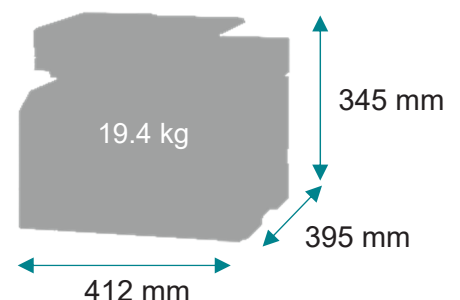

Specifications

Printing	
Display	2.8 inch (7.2 cm) LCD touch panel
Print Speed: Up to	Black: 24 ppm (A4) / Colour: 24 ppm (A4)
Time to First Page: As fast as ^{*1}	Black: 10.6 seconds / Colour: 10.6 seconds
Print Resolution	Black: 4800 Colour Quality, 600 x 600 dpi / Colour: 600 x 600 dpi, 4800 Colour Quality
Memory	512 MB
Hard Disk	Not Available
Copying	
Copy Speed: Up to	Black: 24 ppm (A4) / Colour: 24 ppm (A4)
Time to First Copy: As fast as ^{*2}	Black: 11.8 seconds / Colour: 15.2 seconds
Scanning	
Scanner Type / ADF Scan	Flatbed scanner with ADF / Simplex
A4/Ltr Simplex Scan Speed: Up to	Black: 20 / 21 ppm / Colour: 20 / 21 ppm
ADF Paper Input Capacity: Up to	50 pages 75 gsm
Faxing	
Modem Speed	Max is 33,600 bps, V.34 Half-Duplex Kbps
Supplies	
Print Cartridge Yields up to:	4,500 -page Black High Yield Cartridge / 4,500 -page Colour (CMY) High Yield Cartridge / 1,500 -page Black Cartridge / 1,500 -page Colour (CMY) Cartridges
Cartridge(s) Shipping with Product	750 -page Black Toner Cartridge, 500 -page Colour (CMY) Toner Cartridge
Paper Handling	
Included Paper Handling	100-Sheet Output Bin, Integrated Duplex, Single-Sheet Manual Feed, 250-Sheet Input
Paper Input Capacity: Up to	250+1 pages 75 gsm
Paper Output Capacity: Up to	100 pages 75 gsm
Media Types Supported	Hagaki Card, Paper Labels, Card Stock, Plain Paper, Envelopes, Glossy Paper
Media Sizes Supported	A6, Oficio, 7 3/4 Envelope, 9 Envelope, JIS-B5, A4, Legal, A5, Hagaki Card, Letter, B5 Envelope, Statement, C5 Envelope, Executive, Universal, DL Envelope, Folio, 10 Envelope
General Information	
Standard Ports	Gigabit Ethernet (10/100/1000), Front Hi-Speed USB Port Compatible with USB 2.0 Specification (Type A), 802.11b/g/n Wireless, USB 2.0 Specification Hi-Speed Certified (Type B)
Noise Level: Operating	Operating: 50 dBA (Print) / 50 dBA (Copy) / 44 dBA (Scan)
Specified Operating Environment ^{*3}	Humidity: 8 to 80% ^{*4} Relative Humidity, Temperature: 10 to 32°C ^{*5} (excluding faults caused by condensation)
Size (mm - H x W x D) / Weight (kg)	345 x 412 x 395 mm / 19.4 kg