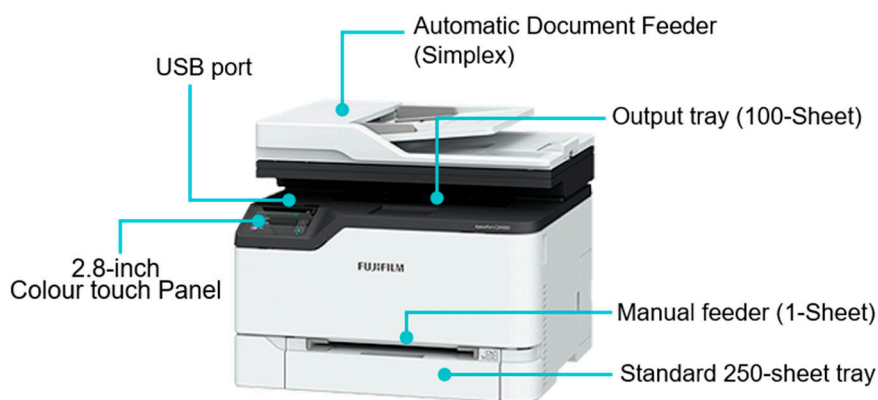

Ecology

- Standard two-sided printing saves paper
- Supports ECO mode for easy presetting of features that save paper and toner