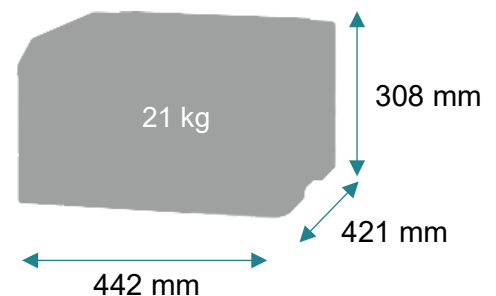

Ecology

- Standard two-sided printing saves paper
- Supports ECO mode for easy presetting of features that save paper and toner

Specifications

Printing	
Display	2.4-inch (6 cm) Colour LCD display
Print Speed: Up to	Black: 33 ppm (A4) / Colour: 33 ppm (A4)
Time to First Page: As fast as	Black: 7.5 seconds / Colour: 7.5 seconds
Print Resolution	Black: 1200 x 1200 dpi, 4800 Colour Quality (2400 x 600 dpi) / Colour: 1200 x 1200 dpi, 4800 Colour Quality (2400 x 600 dpi)
Memory	1024 MB
Hard Disk	Not Available
Supplies	
Toner Cartridge Yields (up to)	7,000-page Colour (CMY) Ultra High Yield Cartridges, 10,500-page Black Ultra High Yield Cartridge
Imaging kit Estimated Yield: Up to	125,000 pages, based on 3 average letter/A4-size pages per print job and ~ 5% coverage
Cartridge(s) Shipping with Product	2,000-page Colour (CMY) Toner Cartridges, 3,000-page Black Toner Cartridge
Paper Handling	
Included Paper Handling	250-Sheet Input, 125-Sheet Output Bin, Integrated Duplex, Single-Sheet Manual Feed
Optional Paper Handling	550-Sheet Tray, 650-Sheet Duo Tray
Paper Input Capacity: Up to	Standard: 250+1 pages 75 gsm / Maximum: 1450+1 pages 75 gsm
Paper Output Capacity: Up to	125 pages 75 gsm
Media Types Supported	Card Stock, Envelopes, Paper Labels, Plain Paper, Vinyl Labels
Media Sizes Supported	A6, Oficio, 7 3/4 Envelope, 9 Envelope, JIS-B5, A4, Legal, A5, Hagaki Card, Letter, B5 Envelope, Statement, C5 Envelope, Executive, Universal, DL Envelope, Folio, 10 Envelope
General Information	
Standard Ports	USB 2.0 Specification Hi-Speed Certified (Type B), Gigabit Ethernet (10/100/1000), Front USB 2.0 Specification Hi-Speed Certified port (Type A)
Wi-Fi	Option Available (802.11 a/b/g/n/ac Wireless)
Noise Level: Operating	Print: 50 dBA
Specified Operating Environment ^{*1}	Humidity: 8 to 80% ^{*2} Relative Humidity, Temperature: 10 to 32°C ^{*3} (excluding faults caused by condensation)
Size (mm - H x W x D) / Weight (kg)	308 x 442 x 421 mm / 21 kg