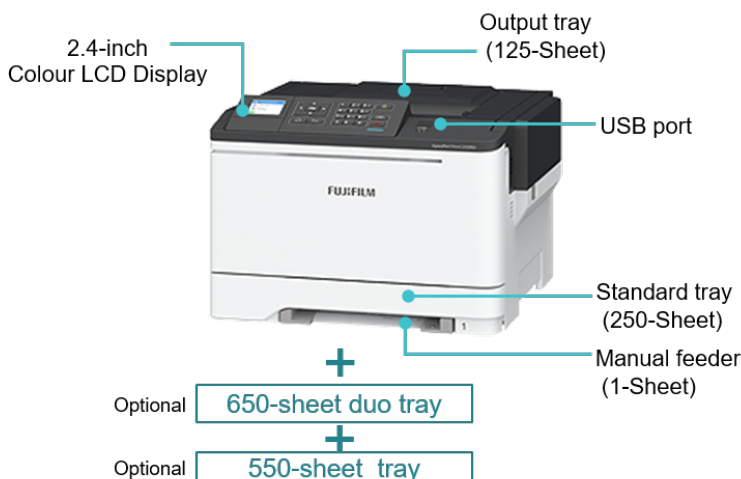

Ecology

- Standard two-sided printing saves paper
- Supports ECO mode for easy presetting of features that save paper and toner

Specifications

Printing	
Display	2.4-inch (6 cm) Colour LCD display
Print Speed: Up to	Black: 33 ppm (A4) / Colour: 33 ppm (A4)
Time to First Page: As fast as	Black: 7.5 seconds / Colour: 7.5 seconds
Print Resolution	Black: 1200 x 1200 dpi, 4800 Colour Quality (2400 x 600 dpi) / Colour: 1200 x 1200 dpi, 4800 Colour Quality (2400 x 600 dpi)
Memory	1024 MB
Hard Disk	Not Available
Supplies	
Toner Cartridge Yields (up to)	7,000-page Colour (CMY) Ultra High Yield Cartridges, 10,500-page Black Ultra High Yield Cartridge
Imaging kit Estimated Yield: Up to	125,000 pages, based on 3 average letter/A4-size pages per print job and ~ 5% coverage
Cartridge(s) Shipping with Product	2,000-page Colour (CMY) Toner Cartridges, 3,000-page Black Toner Cartridge
Paper Handling	
Included Paper Handling	250-Sheet Input, 125-Sheet Output Bin, Integrated Duplex, Single-Sheet Manual Feed
Optional Paper Handling	550-Sheet Tray, 650-Sheet Duo Tray
Paper Input Capacity: Up to	Standard: 250+1 pages 75 gsm / Maximum: 1450+1 pages 75 gsm
Paper Output Capacity: Up to	125 pages 75 gsm
Media Types Supported	Card Stock, Envelopes, Paper Labels, Plain Paper, Vinyl Labels
Media Sizes Supported	A6, Oficio, 7 3/4 Envelope, 9 Envelope, JIS-B5, A4, Legal, A5, Hagaki Card, Letter, B5 Envelope, Statement, C5 Envelope, Executive, Universal, DL Envelope, Folio, 10 Envelope
General Information	
Standard Ports	USB 2.0 Specification Hi-Speed Certified (Type B), Gigabit Ethernet (10/100/1000), Front USB 2.0 Specification Hi-Speed Certified port (Type A)
Wi-Fi	Option Available (802.11 a/b/g/n/ac Wireless)
Noise Level: Operating	Print: 50 dBA
Specified Operating Environment ^{*1}	Humidity: 8 to 80% ^{*2} Relative Humidity, Temperature: 10 to 32°C ^{*3} (excluding faults caused by condensation)
Size (mm - H x W x D) / Weight (kg)	308 x 442 x 421 mm / 21 kg