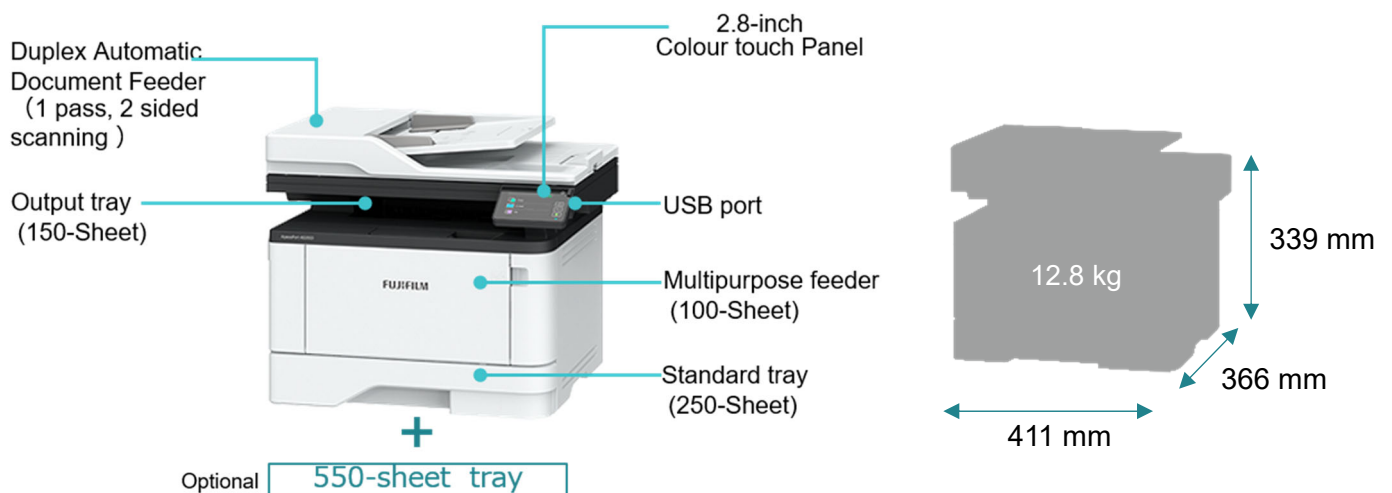

*PDF/TIFF/JPEG

Ecology

- Standard two-sided printing saves paper
- Supports ECO mode for easy presetting of features that save paper and toner

Specifications

Printing	
Display	2.8-inch (7.2 cm) LCD touch panel
Print Speed: Up to	Black: 40 ppm (A4)
Time to First Page: As fast as ^{*1}	Black: 5.9 seconds
Print Resolution	Black: 2400 IQ (2400 x 600 dpi), 600 x 600 dpi
Memory	512 MB
Hard Disk	Not Available
Copying	
Copy Speed: Up to	Black: 39 ppm (A4)
Time to First Copy: As fast as ^{*2}	Black: 6.1 seconds
Scanning	
Scanner Type / ADF Scan	Flatbed scanner with ADF / DADF (single pass Duplex)
A4/Ltr Duplex Scan Speed: Up to	Mono: 92 / 96 ppm / Colour: 40 / 42 ppm
A4/Ltr Simplex Scan Speed: Up to	Mono: 46 / 48 ppm / Colour: 20 / 21 ppm
ADF Paper Input Capacity: Up to	50 pages 75 gsm
Faxing	
Modem Speed	1 ITU T.30, V.34 Half-Duplex, 33.6 Kbps
Supplies	
Toner Cartridge Yields (up to)	6,000 -page Black High Yield Cartridge / 20,000 -page Black Extra High Yield Cartridge
Imaging Unit Estimated Yield: Up to	40,000 pages, based on 3 average letter/A4-size pages per print job and ~ 5% coverage
Cartridge(s) Shipping with Product	3,000 -page Toner Cartridge
Paper Handling	
Included Paper Handling	100-Sheet Multipurpose Feeder, Integrated Duplex, 150-Sheet Output Bin, 250-Sheet Input
Optional Paper Handling	550-Sheet Tray
Paper Input Capacity: Up to	Standard: 350 pages 75 gsm / Maximum: 900 pages 75 gsm
Paper Output Capacity: Up to	150 pages 75 gsm
Media Types Supported	Paper Labels, Card Stock, Plain Paper, Envelopes
Media Sizes Supported	A6, Oficio, 7 3/4 Envelope, 9 Envelope, JIS-B5, A4, Legal, A5, Letter, Statement, Executive, Universal, DL Envelope, Folio, 10 Envelope
General Information	
Standard Ports	Ethernet 10/100 Base TX (RJ-45), USB Compatible with USB 2.0 Specification (Type B), 802.11 b/g/n Wireless
Noise Level: Operating	53 dBA (Print) / 59 dBA (Copy) / 58 dBA (Scan)
Specified Operating Environment ^{*3}	Humidity: 8 to 80% ^{*4} Relative Humidity, Temperature: 10 to 32°C ^{*5} (excluding faults caused by condensation)
Size (mm - H x W x D) / Weight (kg)	339 x 411 x 366 mm / 12.8 kg