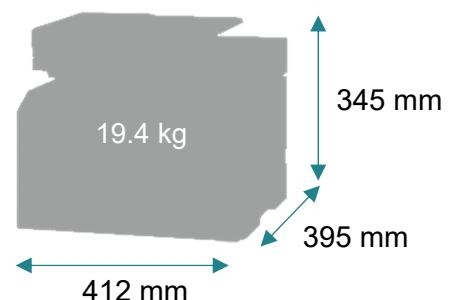

Specifications

Printing	
Display	2.8 inch (7.2 cm) LCD touch panel
Print Speed: Up to	Black: 24 ppm (A4) / Colour: 24 ppm (A4)
Time to First Page: As fast as ^{*1}	Black: 10.6 seconds / Colour: 10.6 seconds
Print Resolution	Black: 4800 Colour Quality, 600 x 600 dpi / Colour: 600 x 600 dpi, 4800 Colour Quality
Memory	512 MB
Hard Disk	Not Available
Copying	
Copy Speed: Up to	Black: 24 ppm (A4) / Colour: 24 ppm (A4)
Time to First Copy: As fast as ^{*2}	Black: 11.8 seconds / Colour: 15.2 seconds
Scanning	
Scanner Type / ADF Scan	Flatbed scanner with ADF / Simplex
A4/Ltr Simplex Scan Speed: Up to	Black: 20 / 21 ppm / Colour: 20 / 21 ppm
ADF Paper Input Capacity: Up to	50 pages 75 gsm
Faxing	
Modem Speed	Max is 33,600 bps, V.34 Half-Duplex Kbps
Supplies	
Print Cartridge Yields up to:	4,500 -page Black High Yield Cartridge / 4,500 -page Colour (CMY) High Yield Cartridge / 1,500 -page Black Cartridge / 1,500 -page Colour (CMY) Cartridges
Cartridge(s) Shipping with Product	750 -page Black Toner Cartridge, 500 -page Colour (CMY) Toner Cartridge
Paper Handling	
Included Paper Handling	100-Sheet Output Bin, Integrated Duplex, Single-Sheet Manual Feed, 250-Sheet Input
Paper Input Capacity: Up to	250+1 pages 75 gsm
Paper Output Capacity: Up to	100 pages 75 gsm
Media Types Supported	Hagaki Card, Paper Labels, Card Stock, Plain Paper, Envelopes, Glossy Paper
Media Sizes Supported	A6, Oficio, 7 3/4 Envelope, 9 Envelope, JIS-B5, A4, Legal, A5, Hagaki Card, Letter, B5 Envelope, Statement, C5 Envelope, Executive, Universal, DL Envelope, Folio, 10 Envelope
General Information	
Standard Ports	Gigabit Ethernet (10/100/1000), Front Hi-Speed USB Port Compatible with USB 2.0 Specification (Type A), 802.11b/g/n Wireless, USB 2.0 Specification Hi-Speed Certified (Type B)
Noise Level: Operating	Operating: 50 dBA (Print) / 50 dBA (Copy) / 44 dBA (Scan)
Specified Operating Environment ^{*3}	Humidity: 8 to 80% ^{*4} Relative Humidity, Temperature: 10 to 32°C ^{*5} (excluding faults caused by condensation)
Size (mm - H x W x D) / Weight (kg)	345 x 412 x 395 mm / 19.4 kg