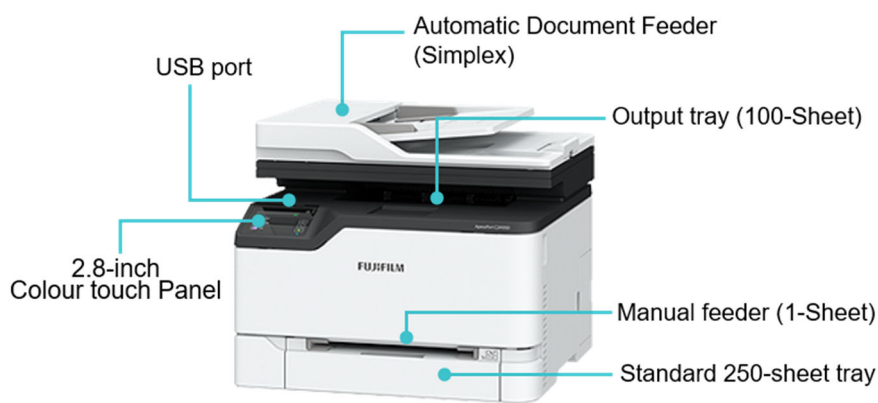

Ecology

- Standard two-sided printing saves paper
- Supports ECO mode for easy presetting of features that save paper and toner