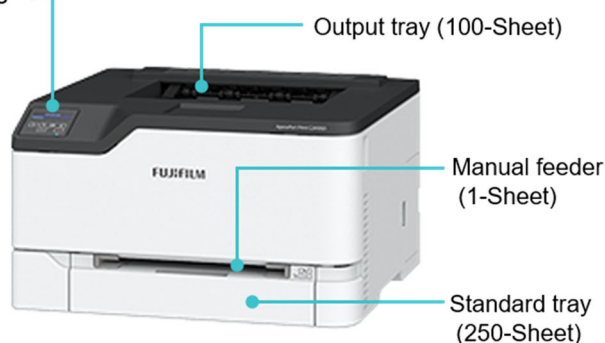

Ecology

- Standard two-sided printing saves paper
- Supports ECO mode for easy presetting of features that save paper and toner

2-line Monochrome LCD Display