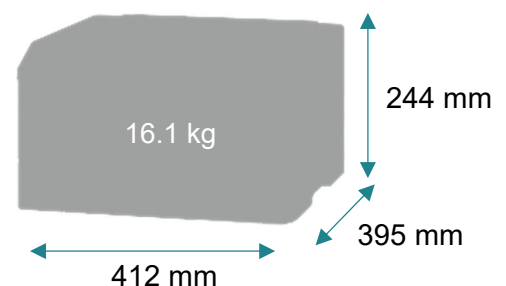

## Specifications

Printing	
Display	2-line All Points Addressable (APA) monochrome LCD display
Print Speed: Up to	Black: 24 ppm (A4) / Colour: 24 ppm (A4)
Time to First Page: As fast as <sup>*1</sup>	Black: 10.9 seconds / Colour: 10.9 seconds
Print Resolution	Black: 4800 Colour Quality, 600 x 600 dpi / Colour: 600 x 600 dpi, 4800 Colour Quality
Memory	512 MB
Hard Disk	Not Available
Supplies	
Print Cartridge Yields (up to)	4,500 -page Black High Yield Cartridge / 4,500 -page Colour (CMY) High Yield Cartridges / 1,500 -page Black Cartridge / 1,500 -page Colour (CMY) Cartridges
Cartridge(s) Shipping with Product	750 -page Black Toner Cartridge, 500 -page Colour (CMY) Toner Cartridge
Paper Handling	
Included Paper Handling	100-Sheet Output Bin, Integrated Duplex, Single-Sheet Manual Feed, 250-Sheet Input
Paper Input Capacity: Up to	250+1 pages 75 gsm
Paper Output Capacity: Up to	100 pages 75 gsm
Media Types Supported	Paper Labels, Card Stock, Plain Paper, Envelopes, Glossy Paper
Media Sizes Supported	A6, Oficio, 7 3/4 Envelope, 9 Envelope, JIS-B5, A4, Legal, A5, Hagaki Card, Letter, B5 Envelope, Statement, C5 Envelope, Executive, Universal, DL Envelope, Folio, 10 Envelope
General Information	
Standard Ports	802.11b/g/n Wireless, USB 2.0 Specification Hi-Speed Certified (Type B), Ethernet 10/100/1000 BaseTX (RJ-45)
Noise Level: Operating	Operating: 52 dBA (Print)
Specified Operating Environment <sup>*2</sup>	Humidity: 8 to 80% <sup>*3</sup> Relative Humidity, Temperature: 10 to 32°C <sup>*4</sup> (excluding faults caused by condensation)
Size (mm - H x W x D) / Weight (kg)	244 x 412 x 395 mm / 16.1 kg