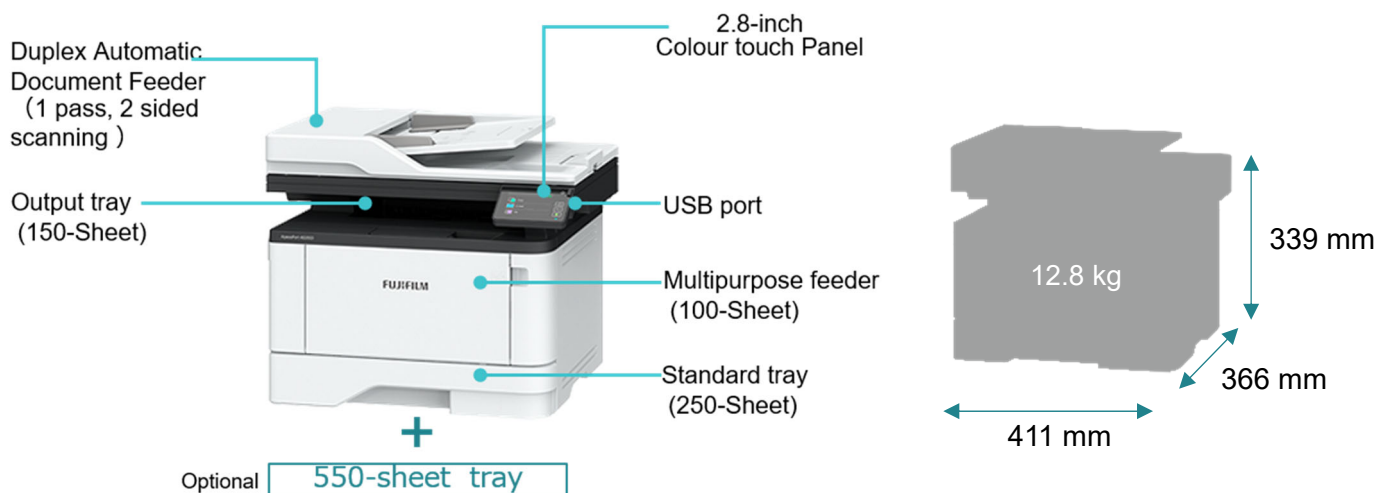

Ecology

- Standard two-sided printing saves paper
- Supports ECO mode for easy presetting of features that save paper and toner