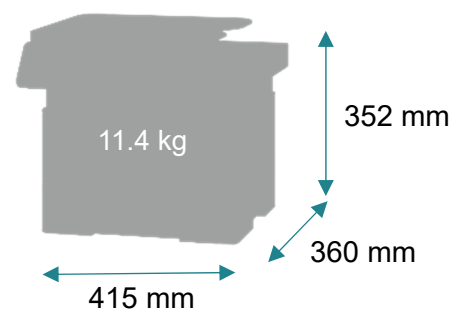

Ecology

- Standard two-sided printing saves paper
- Supports ECO mode for easy presetting of features that save paper and toner

2-line Monochrome LCD Panel