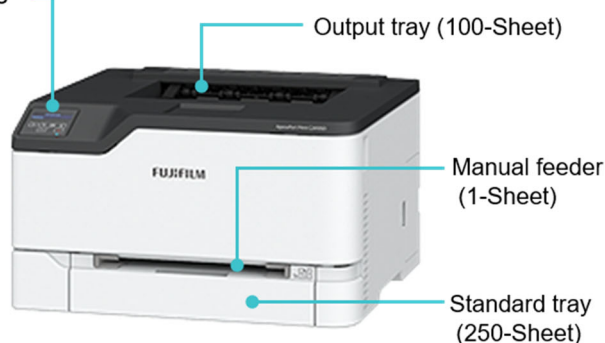

Ecology

- Standard two-sided printing saves paper
- Supports ECO mode for easy presetting of features that save paper and toner

2-line Monochrome LCD Display

Specifications

Printing	
Display	2-line All Points Addressable (APA) monochrome LCD display
Print Speed: Up to	Black: 24 ppm (A4) / Colour: 24 ppm (A4)
Time to First Page: As fast as ^{*1}	Black: 10.9 seconds / Colour: 10.9 seconds
Print Resolution	Black: 4800 Colour Quality, 600 x 600 dpi / Colour: 600 x 600 dpi, 4800 Colour Quality
Memory	512 MB
Hard Disk	Not Available
Supplies	
Print Cartridge Yields (up to)	4,500 -page Black High Yield Cartridge / 4,500 -page Colour (CMY) High Yield Cartridges / 1,500 -page Black Cartridge / 1,500 -page Colour (CMY) Cartridges
Cartridge(s) Shipping with Product	750 -page Black Toner Cartridge, 500 -page Colour (CMY) Toner Cartridge
Paper Handling	
Included Paper Handling	100-Sheet Output Bin, Integrated Duplex, Single-Sheet Manual Feed, 250-Sheet Input
Paper Input Capacity: Up to	250+1 pages 75 gsm
Paper Output Capacity: Up to	100 pages 75 gsm
Media Types Supported	Paper Labels, Card Stock, Plain Paper, Envelopes, Glossy Paper
Media Sizes Supported	A6, Oficio, 7 3/4 Envelope, 9 Envelope, JIS-B5, A4, Legal, A5, Hagaki Card, Letter, B5 Envelope, Statement, C5 Envelope, Executive, Universal, DL Envelope, Folio, 10 Envelope
General Information	
Standard Ports	802.11b/g/n Wireless, USB 2.0 Specification Hi-Speed Certified (Type B), Ethernet 10/100/1000 BaseTX (RJ-45)
Noise Level: Operating	Operating: 52 dBA (Print)
Specified Operating Environment ^{*2}	Humidity: 8 to 80% ^{*3} Relative Humidity, Temperature: 10 to 32°C ^{*4} (excluding faults caused by condensation)
Size (mm - H x W x D) / Weight (kg)	244 x 412 x 395 mm / 16.1 kg