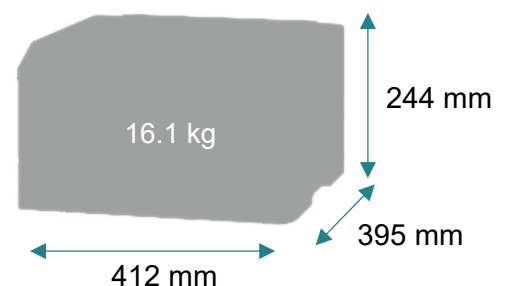

Ecology

- Standard two-sided printing saves paper
- Supports ECO mode for easy presetting of features that save paper and toner

2-line Monochrome LCD Display

Specifications

Printing	
Display	2-line All Points Addressable (APA) monochrome LCD display
Print Speed: Up to	Black: 24 ppm (A4) / Colour: 24 ppm (A4)
Time to First Page: As fast as ^{*1}	Black: 10.9 seconds / Colour: 10.9 seconds
Print Resolution	Black: 4800 Colour Quality, 600 x 600 dpi / Colour: 600 x 600 dpi, 4800 Colour Quality
Memory	512 MB
Hard Disk	Not Available
Supplies	
Print Cartridge Yields (up to)	4,500 -page Black High Yield Cartridge / 4,500 -page Colour (CMY) High Yield Cartridges / 1,500 -page Black Cartridge / 1,500 -page Colour (CMY) Cartridges
Cartridge(s) Shipping with Product	750 -page Black Toner Cartridge, 500 -page Colour (CMY) Toner Cartridge
Paper Handling	
Included Paper Handling	100-Sheet Output Bin, Integrated Duplex, Single-Sheet Manual Feed, 250-Sheet Input
Paper Input Capacity: Up to	250+1 pages 75 gsm
Paper Output Capacity: Up to	100 pages 75 gsm
Media Types Supported	Paper Labels, Card Stock, Plain Paper, Envelopes, Glossy Paper
Media Sizes Supported	A6, Oficio, 7 3/4 Envelope, 9 Envelope, JIS-B5, A4, Legal, A5, Hagaki Card, Letter, B5 Envelope, Statement, C5 Envelope, Executive, Universal, DL Envelope, Folio, 10 Envelope
General Information	
Standard Ports	802.11b/g/n Wireless, USB 2.0 Specification Hi-Speed Certified (Type B), Ethernet 10/100/1000 BaseTX (RJ-45)
Noise Level: Operating	Operating: 52 dBA (Print)
Specified Operating Environment ^{*2}	Humidity: 8 to 80% ^{*3} Relative Humidity, Temperature: 10 to 32°C ^{*4} (excluding faults caused by condensation)
Size (mm - H x W x D) / Weight (kg)	244 x 412 x 395 mm / 16.1 kg