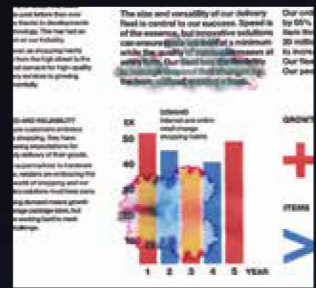

Outstanding Quality

With an improved formulation that works especially well with plain paper and special media such as tracing paper, the UltraChrome XD2 uses pigment ink for CMYK to provide quality, and to deliver accurate and sharp line printing that is suitable for vector images or luster data. The all-pigment UltraChrome XD2 ink achieves less bleed through and is also water resistant, allowing it to better withstand harsh weather conditions compared to dye-inks.

Dye