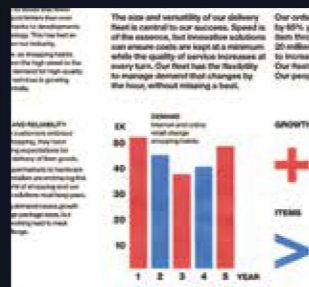

Pigment

Compact, User-Friendly Design

Small Footprint

Sleek and minimally designed, the T-series has a comfortable size that fits into tight work spaces effortlessly. At just 1080 x 750 x 1060mm, the SC-T3435 has a small footprint.