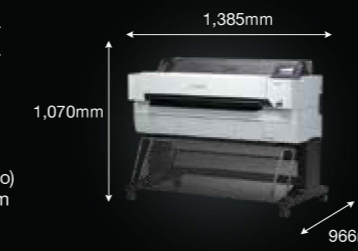

Trusted Productivity

Wireless Connectivity

The T-series is integrated with Wi-Fi and Wi-Fi Direct, making it convenient to print right from smart devices from anywhere in the office. The Wi-Fi Direct function acts as an access point, allowing devices to connect directly to the printer without a router. Additionally, the T-series printers come equipped to allow direct wireless printing from any Apple devices through Apple AirPrint*, without the need for any additional drivers.

*Apple AirPrint is a trademark of Apple Inc.

Epson Cloud Solution PORT

Epson Cloud Solution PORT is a cloud-based solution for Epson end users. This software provides users with the status of the connected printer and alerts for troubleshooting if required. The Production Monitor allows users to visualise printer operational status, track usage and print job cost, conveniently from their PC or smart devices.

High Capacity 700ml Ink Cartridge

Next-generation UltraChrome XD2 pigment inks deliver durable, vibrant prints with brilliant color and crisp lines. Available in a larger 700ml cartridge size* for an uninterrupted printing with minimum downtime.

*For SC-T3435 & SC-T5435 only.

Consumables & Options