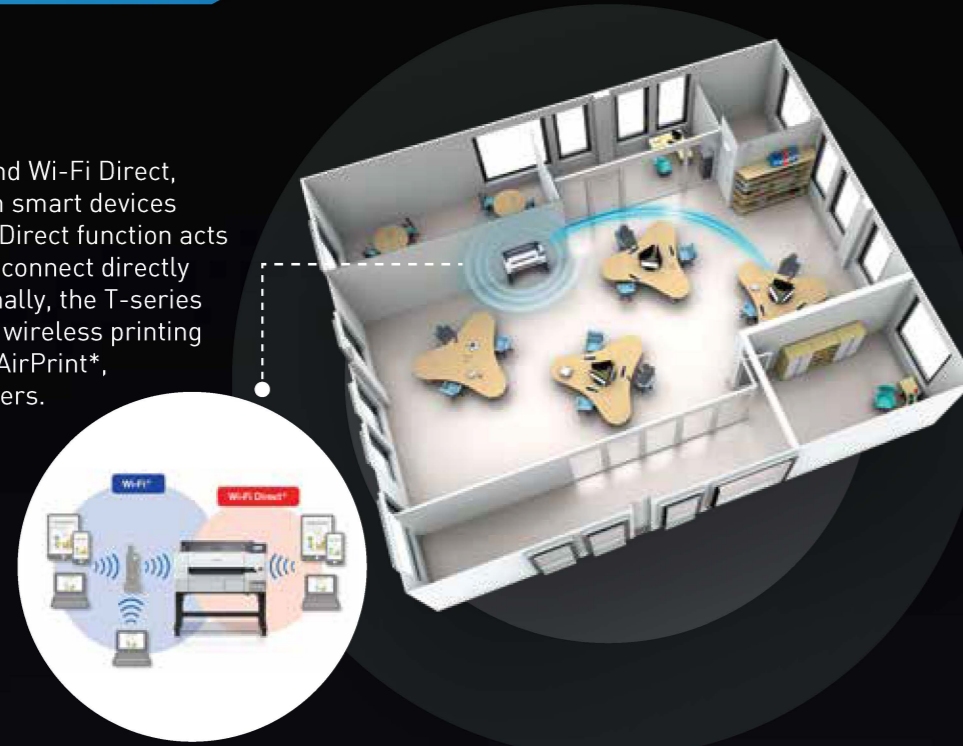

Trusted Productivity

Wireless Connectivity

The T-series is integrated with Wi-Fi and Wi-Fi Direct, making it convenient to print right from smart devices from anywhere in the office. The Wi-Fi Direct function acts as an access point, allowing devices to connect directly to the printer without a router. Additionally, the T-series printers come equipped to allow direct wireless printing from any Apple devices through Apple AirPrint*, without the need for any additional drivers.

*Apple AirPrint is a trademark of Apple Inc.