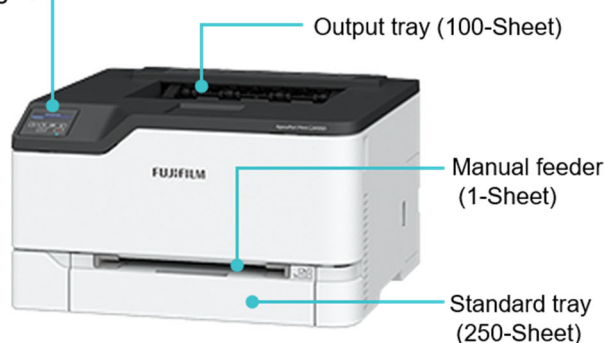

Ecology

- Standard two-sided printing saves paper
- Supports ECO mode for easy presetting of features that save paper and toner

2-line Monochrome LCD Display

Specifications

Printing	
Display	2-line All Points Addressable (APA) monochrome LCD display
Print Speed: Up to	Black: 24 ppm (A4) / Colour: 24 ppm (A4)
Time to First Page: As fast as ^{*1}	Black: 10.9 seconds / Colour: 10.9 seconds
Print Resolution	Black: 4800 Colour Quality, 600 x 600 dpi / Colour: 600 x 600 dpi, 4800 Colour Quality
Memory	512 MB
Hard Disk	Not Available
Supplies	
Print Cartridge Yields (up to)	4,500 -page Black High Yield Cartridge / 4,500 -page Colour (CMY) High Yield Cartridges / 1,500 -page Black Cartridge / 1,500 -page Colour (CMY) Cartridges
Cartridge(s) Shipping with Product	750 -page Black Toner Cartridge, 500 -page Colour (CMY) Toner Cartridge
Paper Handling	
Included Paper Handling	100-Sheet Output Bin, Integrated Duplex, Single-Sheet Manual Feed, 250-Sheet Input
Paper Input Capacity: Up to	250+1 pages 75 gsm
Paper Output Capacity: Up to	100 pages 75 gsm
Media Types Supported	Paper Labels, Card Stock, Plain Paper, Envelopes, Glossy Paper
Media Sizes Supported	A6, Oficio, 7 3/4 Envelope, 9 Envelope, JIS-B5, A4, Legal, A5, Hagaki Card, Letter, B5 Envelope, Statement, C5 Envelope, Executive, Universal, DL Envelope, Folio, 10 Envelope
General Information	
Standard Ports	802.11b/g/n Wireless ^{*2} , USB 2.0 Specification Hi-Speed Certified (Type B), Ethernet 10/100/1000 BaseTX (RJ-45)
Noise Level: Operating	Operating: 52 dBA (Print)
Specified Operating Environment ^{*3}	Humidity: 8 to 80% ^{*4} Relative Humidity, Temperature: 10 to 32°C ^{*5} (excluding faults caused by condensation)
Size (mm - H x W x D) / Weight (kg)	244 x 412 x 395 mm / 16.1 kg