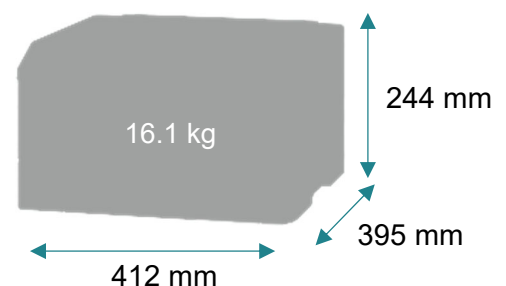

Ecology

- Standard two-sided printing saves paper
- Supports ECO mode for easy presetting of features that save paper and toner

2-line Monochrome LCD Display

Specifications

Printing	
Display	2-line All Points Addressable (APA) monochrome LCD display
Print Speed: Up to	Black: 24 ppm (A4) / Colour: 24 ppm (A4)
Time to First Page: As fast as ^{*1}	Black: 10.9 seconds / Colour: 10.9 seconds
Print Resolution	Black: 4800 Colour Quality, 600 x 600 dpi / Colour: 600 x 600 dpi, 4800 Colour Quality
Memory	512 MB
Hard Disk	Not Available
Supplies	
Print Cartridge Yields (up to)	4,500 -page Black High Yield Cartridge / 4,500 -page Colour (CMY) High Yield Cartridges / 1,500 -page Black Cartridge / 1,500 -page Colour (CMY) Cartridges
Cartridge(s) Shipping with Product	750 -page Black Toner Cartridge, 500 -page Colour (CMY) Toner Cartridge
Paper Handling	
Included Paper Handling	100-Sheet Output Bin, Integrated Duplex, Single-Sheet Manual Feed, 250-Sheet Input
Paper Input Capacity: Up to	250+1 pages 75 gsm
Paper Output Capacity: Up to	100 pages 75 gsm
Media Types Supported	Paper Labels, Card Stock, Plain Paper, Envelopes, Glossy Paper
Media Sizes Supported	A6, Oficio, 7 3/4 Envelope, 9 Envelope, JIS-B5, A4, Legal, A5, Hagaki Card, Letter, B5 Envelope, Statement, C5 Envelope, Executive, Universal, DL Envelope, Folio, 10 Envelope
General Information	
Standard Ports	802.11b/g/n Wireless ^{*2} , USB 2.0 Specification Hi-Speed Certified (Type B), Ethernet 10/100/1000 BaseTX (RJ-45)
Noise Level: Operating	Operating: 52 dBA (Print)
Specified Operating Environment ^{*3}	Humidity: 8 to 80% ^{*4} Relative Humidity, Temperature: 10 to 32°C ^{*5} (excluding faults caused by condensation)
Size (mm - H x W x D) / Weight (kg)	244 x 412 x 395 mm / 16.1 kg