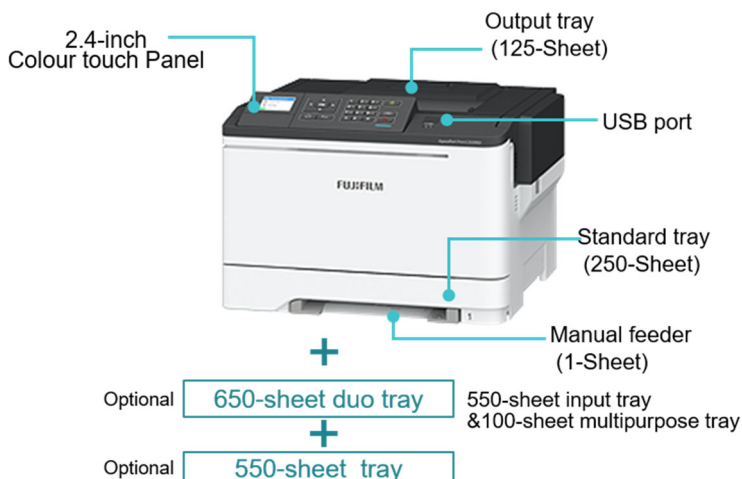

Ecology

- Standard two-sided printing saves paper
- Supports ECO mode for easy presetting of features that save paper and toner