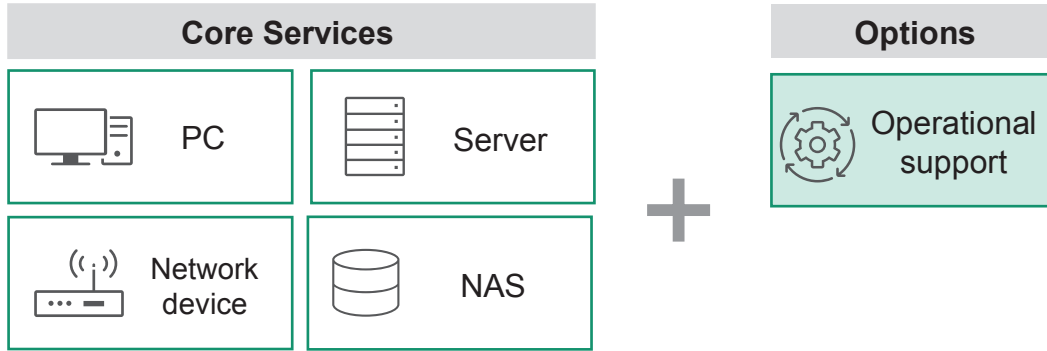

## Customize a plan that meets your requirement and budget

Choose any combination of services that best meets your needs.

### Start small based on your needs

You can start the service from a single PC. Then expand it to devices, such as other PCs, servers, NAS, network devices, and printers.

Minimum : PC Support for a single PC

### Expand the service

The services empowers you to tailor a customized plan that aligns with your specific requirements and budget, considering your IT priorities and the availability of internal resources.