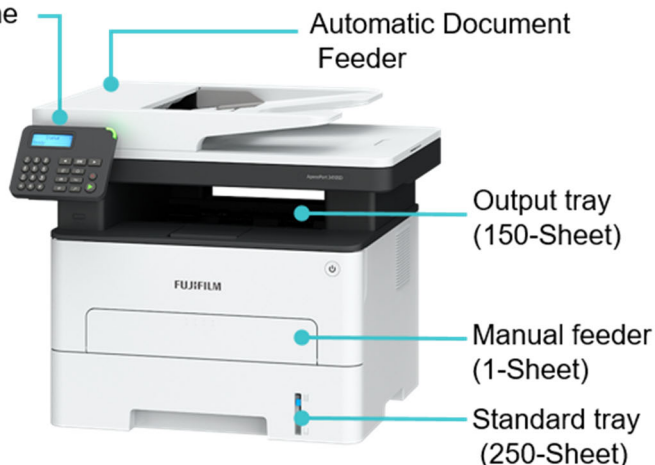

Ecology

- Standard two-sided printing saves paper
- Supports ECO mode for easy presetting of features that save paper and toner

2-line Monochrome LCD Panel