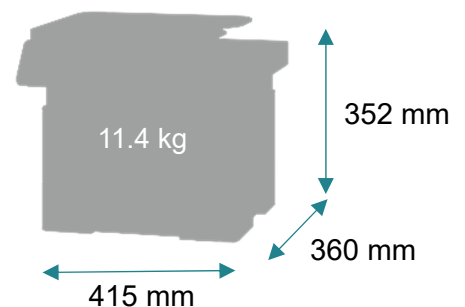

Ecology

- Standard two-sided printing saves paper
- Supports ECO mode for easy presetting of features that save paper and toner

2-line Monochrome LCD Panel

Specifications

Printing	
Display	2-line All Points Addressable (APA) monochrome LCD display
Print Speed: Up to	Black: 34 ppm (A4)
Time to First Page: As fast as ^{*1}	Black: 8 seconds
Print Resolution	Black: 1200 Image Quality, 2400 Image Quality, 300 x 300 dpi, 600 x 600 dpi
Memory	512 MB
Hard Disk	Not Available
Copying	
Copy Speed: Up to	Black: 34 ppm (A4)
Time to First Copy: As fast as ^{*2}	Black: 8.0 seconds
Scanning	
Scanner Type / ADF Scan	Flatbed scanner with ADF / Simplex
A4/Ltr Simplex Scan Speed: Up to	Black: 23 / 25 ppm / Colour: 7 / 8 ppm
ADF Paper Input Capacity: Up to	50 pages 75 gsm
Faxing	
Modem Speed	Max is 33,600 bps, V.34 Half-Duplex Kbps
Supplies	
Toner Cartridge Yields (up to)	3,000-page High Yield Cartridge, 6,000-page Extra High Yield Cartridge
Imaging Unit Estimated Yield: Up to	12000 pages, based on 3 average letter/A4-size pages per print job and ~ 5% coverage
Cartridge(s) Shipping with Product	700-page Toner Cartridges
Paper Handling	
Included Paper Handling	250-Sheet Input, 150-Sheet Output Bin, Integrated Duplex, Single-Sheet Manual Feed
Paper Input Capacity: Up to	251 pages 75 gsm
Paper Output Capacity: Up to	150 pages 75 gsm
Media Types Supported	Card Stock, Envelopes, Paper Labels, Plain Paper
Media Sizes Supported	A6, Oficio, 7 3/4 Envelope, 9 Envelope, JIS-B5, A4, Legal, A5, Letter, B5 Envelope, Statement, C5 Envelope, Executive, Universal, DL Envelope, Folio, 10 Envelope, Hagaki
General Information	
Standard Ports	Ethernet 10/100BaseTX (RJ-45), USB 2.0 Specification Hi-Speed Certified (Type B), 802.11b/g/n Wireless
Noise Level: Operating	Print: 52 dBA / Copy: 55 dBA / Scan: 52 dBA
Specified Operating Environment ^{*3}	Humidity: 15 to 80% ^{*4} Relative Humidity, Temperature: 10 to 32°C ^{*5} (excluding faults caused by condensation)
Size (mm - H x W x D) / Weight (kg)	352 x 415 x 360 mm / 11.4 kg