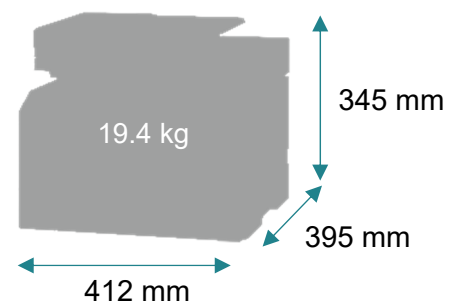

Ecology

- Standard two-sided printing saves paper
- Supports ECO mode for easy presetting of features that save paper and toner