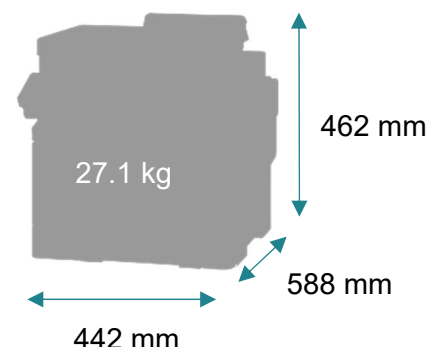

# Specifications

Printing	
Display	4.3-inch (10.9 cm) Colour touch screen
Print Speed: Up to	Black: 38 ppm (A4) / Colour: 38 ppm (A4)
Time to First Page: As fast as <sup>*1</sup>	Black: 8 seconds / Colour: 8 seconds
Print Resolution	Black: 1200 x 1200 dpi, 4800 Colour Quality (2400 x 600 dpi) / Colour: 1200 x 1200 dpi, 4800 Colour Quality (2400 x 600 dpi)
Memory	2048 MB
Hard Disk	Option available
Copying	
Copy Speed: Up to	Black: 38 ppm (A4) / Colour: 38 ppm (A4)
Time to First Copy: As fast as <sup>*2</sup>	Black: 7.9 seconds / Colour: 12.3 seconds
Scanning	
Scanner Type / ADF Scan	Flatbed scanner with ADF / DADF (single pass Duplex)
A4/Ltr Duplex Scan Speed: Up to	Black: 94 / 100 ppm / Colour: 60 / 64 ppm
A4/Ltr Simplex Scan Speed: Up to	Black: 47 / 50 ppm / Colour: 30 / 32 ppm
ADF Paper Input Capacity: Up to	100 pages 75 gsm
Faxing	
Modem Speed	Max is 33,600 bps, V.34 Half-Duplex Kbps
Supplies	
Toner Cartridge Yields (up to)	7,000-page Colour (CMY) Ultra High Yield Cartridges, 10,500-page Black Ultra High Yield Cartridge
Imaging Kit Estimated Yield: Up to	125,000 pages, based on 3 average letter/A4-size pages per print job and ~ 5% coverage
Cartridge(s) Shipping with Product	2,000-page Colour (CMY) Toner Cartridges, 3,000-page Black Toner Cartridge
Paper Handling	
Included Paper Handling	250-Sheet Input, 150-Sheet Output Bin, Integrated Duplex, Single-Sheet Manual Feed
Optional Paper Handling	550-Sheet Tray, 650-Sheet Duo Tray
Paper Input Capacity: Up to	Standard: 250+1 pages 75 gsm / Maximum: 1450+1 pages 75 gsm
Paper Output Capacity: Up to	150 pages 75 gsm
Media Types Supported	Card Stock, Paper Labels, Plain Paper, Vinyl Labels
Media Sizes Supported	10 Envelope, 7 3/4 Envelope, 9 Envelope, A4, A5, B5 Envelope, C5 Envelope, DL Envelope, Hagaki Card, Executive, Folio, JIS-B5, Legal, Letter, Statement, Universal, Oficio, A6
General Information	
Standard Ports	USB 2.0 Specification Hi-Speed Certified (Type B), Gigabit Ethernet (10/100/1000), Front USB 2.0 Specification Hi-Speed Certified port (Type A), Rear USB 2.0 Specification Hi-Speed Certified Port (Type A)
Wi-Fi	Option available (802.11 a/b/g/n/ac Wireless)
Noise Level: Operating	Print: 52 dBA / Copy: 55 dBA / Scan: 51 dBA
Specified Operating Environment <sup>*3</sup>	Humidity: 8 to 80% <sup>*4</sup> Relative Humidity, Temperature: 10 to 32°C <sup>*5</sup> (excluding faults caused by condensation)
Size (mm - H x W x D) / Weight (kg)	462 x 442 x 588 mm / 27.1 kg