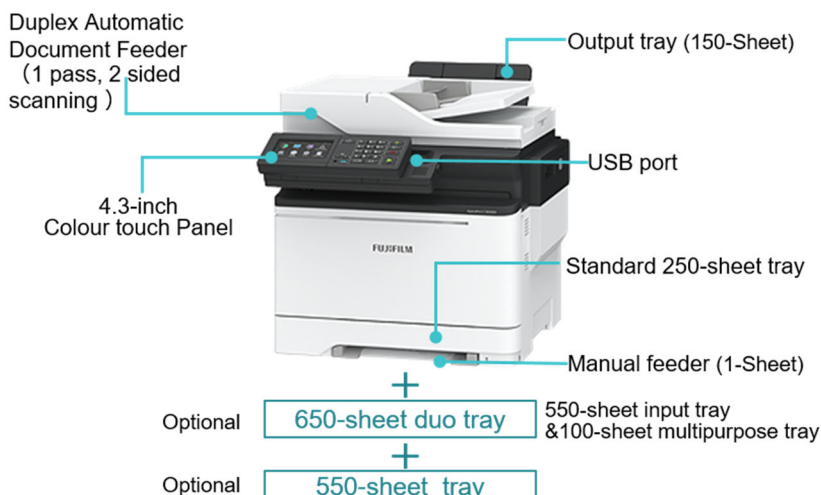

Ecology

- Standard two-sided printing saves paper.
- Supports ECO mode for easy presetting of features that save paper and toner.