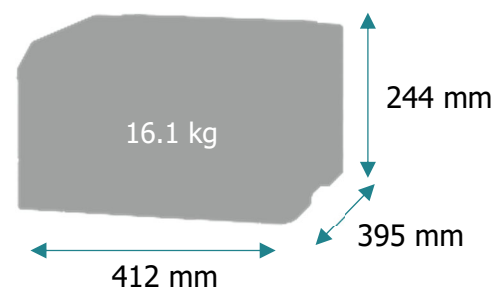

ประหยัด

- ช่วยประหยัดการใช้กระดาษด้วยการพิมพ์ 2 ด้านมาตรฐาน
- รองรับโหมด ECO ที่สามารถตั้งค่าคุณสมบัติต่างๆ ไว้ล่วงหน้าได้อย่างง่ายดาย ช่วยประหยัดทั้งกระดาษและหมึก

หน้าจอ LCD ขาว-ดำ สองบรรทัด