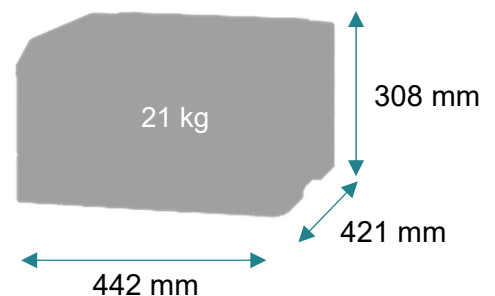

*PDF/TIFF/JPEG

Ecology

- Standard two-sided printing saves paper
- Supports ECO mode for easy presetting of features that save paper and toner

Specifications

Printing	
Display	2.4-inch (6 cm) Colour LCD display
Print Speed: Up to	Black: 33 ppm (A4) / Colour: 33 ppm (A4)
Time to First Page: As fast as ^{*1}	Black: 7.5 seconds / Colour: 7.5 seconds
Print Resolution	Black: 1200 x 1200 dpi, 4800 Colour Quality (2400 x 600 dpi) / Colour: 1200 x 1200 dpi, 4800 Colour Quality (2400 x 600 dpi)
Memory	1024 MB
Hard Disk	Not Available
Supplies	
Toner Cartridge Yields (up to)	7,000-page Colour (CMY) Ultra High Yield Cartridges, 10,500-page Black Ultra High Yield Cartridge
Imaging kit Estimated Yield: Up to	125,000 pages, based on 3 average letter/A4-size pages per print job and ~ 5% coverage
Cartridge(s) Shipping with Product	2,000-page Colour (CMY) Toner Cartridges, 3,000-page Black Toner Cartridge
Paper Handling	
Included Paper Handling	250-Sheet Input, 125-Sheet Output Bin, Integrated Duplex, Single-Sheet Manual Feed
Optional Paper Handling	550-Sheet Tray, 650-Sheet Duo Tray
Paper Input Capacity: Up to	Standard: 250+1 pages 75 gsm / Maximum: 1450+1 pages 75 gsm
Paper Output Capacity: Up to	125 pages 75 gsm
Media Types Supported	Card Stock, Envelopes, Paper Labels, Plain Paper, Vinyl Labels
Media Sizes Supported	A6, Oficio, 7 3/4 Envelope, 9 Envelope, JIS-B5, A4, Legal, A5, Hagaki Card, Letter, B5 Envelope, Statement, C5 Envelope, Executive, Universal, DL Envelope, Folio, 10 Envelope
General Information	
Standard Ports	USB 2.0 Specification Hi-Speed Certified (Type B), Gigabit Ethernet (10/100/1000), Front USB 2.0 Specification Hi-Speed Certified port (Type A)
Wi-Fi	Option Available (802.11 a/b/g/n/ac Wireless)
Noise Level: Operating	Print: 50 dBA
Specified Operating Environment ^{*2}	Humidity: 8 to 80% ^{*3} Relative Humidity, Temperature: 10 to 32°C ^{*4} (excluding faults caused by condensation)
Size (mm - H x W x D) / Weight (kg)	308 x 442 x 421 mm / 21 kg