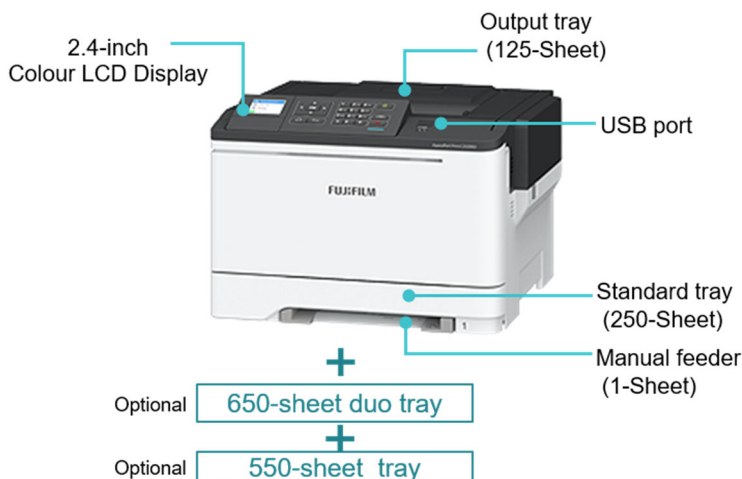

*PDF/TIFF/JPEG

Ecology

- Standard two-sided printing saves paper
- Supports ECO mode for easy presetting of features that save paper and toner

Specifications

Printing	
Display	2.4-inch (6 cm) Colour LCD display
Print Speed: Up to	Black: 33 ppm (A4) / Colour: 33 ppm (A4)
Time to First Page: As fast as ^{*1}	Black: 7.5 seconds / Colour: 7.5 seconds
Print Resolution	Black: 1200 x 1200 dpi, 4800 Colour Quality (2400 x 600 dpi) / Colour: 1200 x 1200 dpi, 4800 Colour Quality (2400 x 600 dpi)
Memory	1024 MB
Hard Disk	Not Available
Supplies	
Toner Cartridge Yields (up to)	7,000-page Colour (CMY) Ultra High Yield Cartridges, 10,500-page Black Ultra High Yield Cartridge
Imaging kit Estimated Yield: Up to	125,000 pages, based on 3 average letter/A4-size pages per print job and ~ 5% coverage
Cartridge(s) Shipping with Product	2,000-page Colour (CMY) Toner Cartridges, 3,000-page Black Toner Cartridge
Paper Handling	
Included Paper Handling	250-Sheet Input, 125-Sheet Output Bin, Integrated Duplex, Single-Sheet Manual Feed
Optional Paper Handling	550-Sheet Tray, 650-Sheet Duo Tray
Paper Input Capacity: Up to	Standard: 250+1 pages 75 gsm / Maximum: 1450+1 pages 75 gsm
Paper Output Capacity: Up to	125 pages 75 gsm
Media Types Supported	Card Stock, Envelopes, Paper Labels, Plain Paper, Vinyl Labels
Media Sizes Supported	A6, Oficio, 7 3/4 Envelope, 9 Envelope, JIS-B5, A4, Legal, A5, Hagaki Card, Letter, B5 Envelope, Statement, C5 Envelope, Executive, Universal, DL Envelope, Folio, 10 Envelope
General Information	
Standard Ports	USB 2.0 Specification Hi-Speed Certified (Type B), Gigabit Ethernet (10/100/1000), Front USB 2.0 Specification Hi-Speed Certified port (Type A)
Wi-Fi	Option Available (802.11 a/b/g/n/ac Wireless)
Noise Level: Operating	Print: 50 dBA
Specified Operating Environment ^{*2}	Humidity: 8 to 80% ^{*3} Relative Humidity, Temperature: 10 to 32°C ^{*4} (excluding faults caused by condensation)
Size (mm - H x W x D) / Weight (kg)	308 x 442 x 421 mm / 21 kg