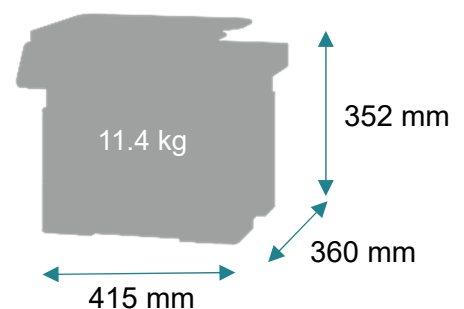

Ecology

- Standard two-sided printing saves paper
- Supports ECO mode for easy presetting of features that save paper and toner

2-line Monochrome LCD Panel