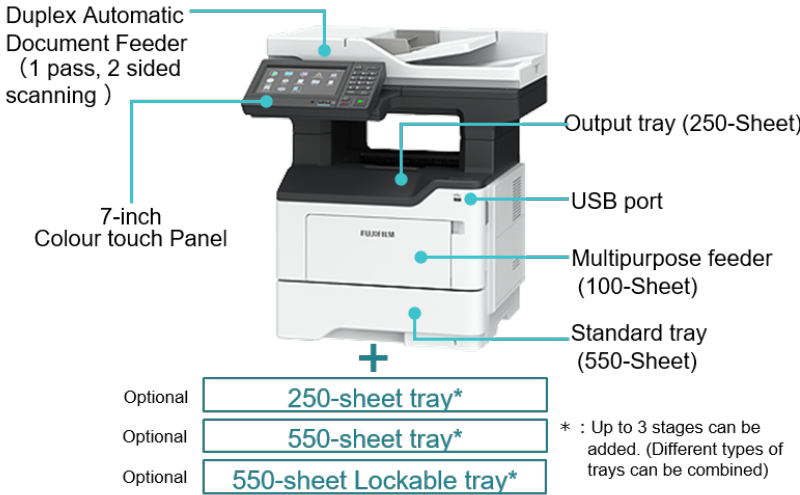

Ecology

- Standard two-sided printing saves paper
- Supports ECO mode for easy presetting of features that save paper and toner