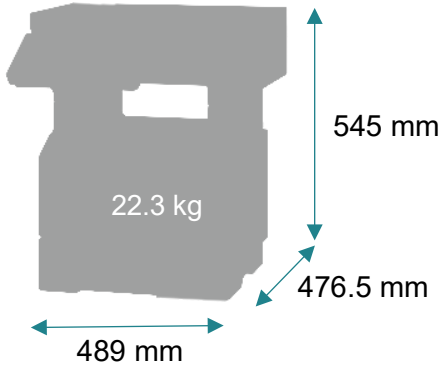

## Specifications

Printing	
Display	7-inch (17.8 cm) Colour touch screen
Print Speed: Up to	Black: 47 ppm (A4)
Time to First Page: As fast as	Black: 6 seconds
Print Resolution	Black: 1200 Image Quality, 1200 x 1200 dpi, 2400 Image Quality, 600 x 600 dpi
Memory	2048 MB
Hard Disk	Option available
Copying	
Copy Speed: Up to	Black: 47 ppm (A4)
Time to First Copy: As fast as	Black: 6.1 seconds
Scanning	
Scanner Type / ADF Scan	Flatbed scanner with ADF / DADF (single pass Duplex)
A4/Ltr Duplex Scan Speed: Up to	Black: 94 / 100 ppm / Colour: 60 / 64 ppm
A4/Ltr Simplex Scan Speed: Up to	Black: 47 / 50 ppm / Colour: 30 / 32 ppm
ADF Paper Input Capacity: Up to	100 pages 75 gsm
Faxing	
Modem Speed	ITU T.30, V.34 Half-Duplex, 33.6 Kbps
Supplies	
Toner Cartridge Yields (up to)	25,000-page Ultra High Yield Cartridge
Imaging Unit Estimated Yield: Up to	60000 pages, based on 3 average letter/A4-size pages per print job and ~ 5% coverage
Cartridge(s) Shipping with Product	6,000-page Toner Cartridge
Paper Handling	
Included Paper Handling	550-Sheet Input, 100-Sheet Multipurpose Feeder, Integrated Duplex, 250-Sheet Output Bin
Optional Paper Handling	250-Sheet Tray, 550-Sheet Tray, 550-Sheet Lockable Tray
Paper Input Capacity: Up to	Standard: 650 pages 75 gsm / Maximum: 2300 pages 75 gsm
Paper Output Capacity: Up to	250 pages 75 gsm
Media Types Supported	Card Stock, Envelopes, Paper Labels, Plain Paper, Transparencies
Media Sizes Supported	A6, Oficio, 7 3/4 Envelope, 9 Envelope, JIS-B5, A4, Legal, A5, Letter, Statement, Executive, Universal, DL Envelope, Folio, 10 Envelope
General Information	
Standard Ports	One Internal Card Slot, Rear USB 2.0 Specification Hi-Speed Certified (Type B), Gigabit Ethernet (10/100/1000), Front USB 2.0 Specification Hi-Speed Certified port (Type A), Rear USB 2.0 Specification Hi-Speed Certified Port (Type A)
Wi-Fi	Option available (802.11 a/b/g/n/ac Wireless)
Noise Level: Operating	Print: 55 dBA / Copy: 56 dBA / Scan: 55 dBA
Specified Operating Environment*1	Humidity: 8 to 80%*2 Relative Humidity, Temperature: 10 to 32°C*3 (excluding faults caused by condensation)
Size (mm - H x W x D) / Weight (kg)	545 x 489 x 476.5 mm / 22.3 kg