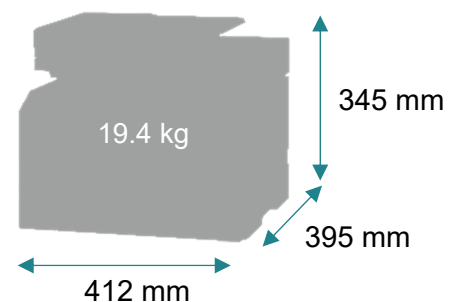

Ecology

- Standard two-sided printing saves paper
- Supports ECO mode for easy presetting of features that save paper and toner