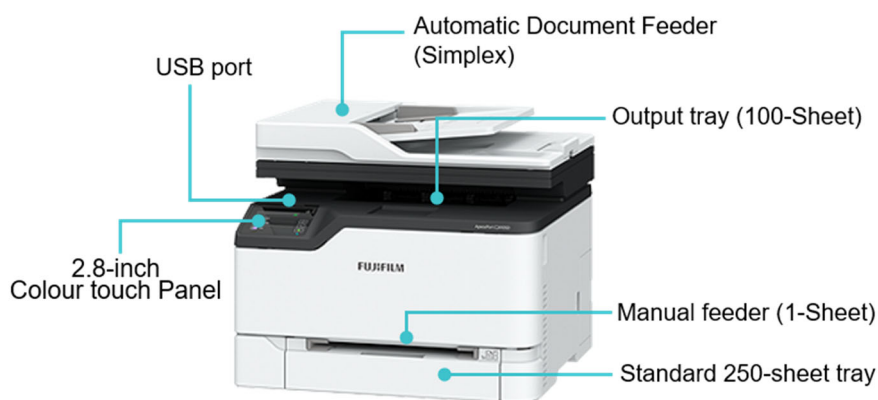

Ecology

- Standard two-sided printing saves paper
- Supports ECO mode for easy presetting of features that save paper and toner