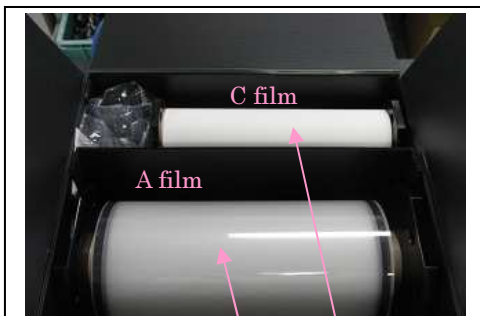

#### Features

Only C-film of current 4LW will be changed into improved type. A-film is the same as current type. Improved 4LW has three features as below.

- (1) The color of improved 4LW comes out faster than current 4LW.
  - Current 4LW colors slower than other types. Improved 4LW colors soon the same as others.
  
- (2) The color chart of improved 4LW differs from current 4LW.
  - Please make use of new "Standard color samples" for improved 4LW.
  - FPD-8010E is able to be used without any updates.
  
- (3) New package
  - The package of improved 4LW will be changed into the same as other types.
  - Please refer to attached pictures,

Sincerely yours,

Fujifilm Corporation  
Industrial Products Division

\*Reference: New Package

<Appearance of 4LW package>

Current 4LW

Improved 4LW

<Inside of 4LW package>

Current 4LW